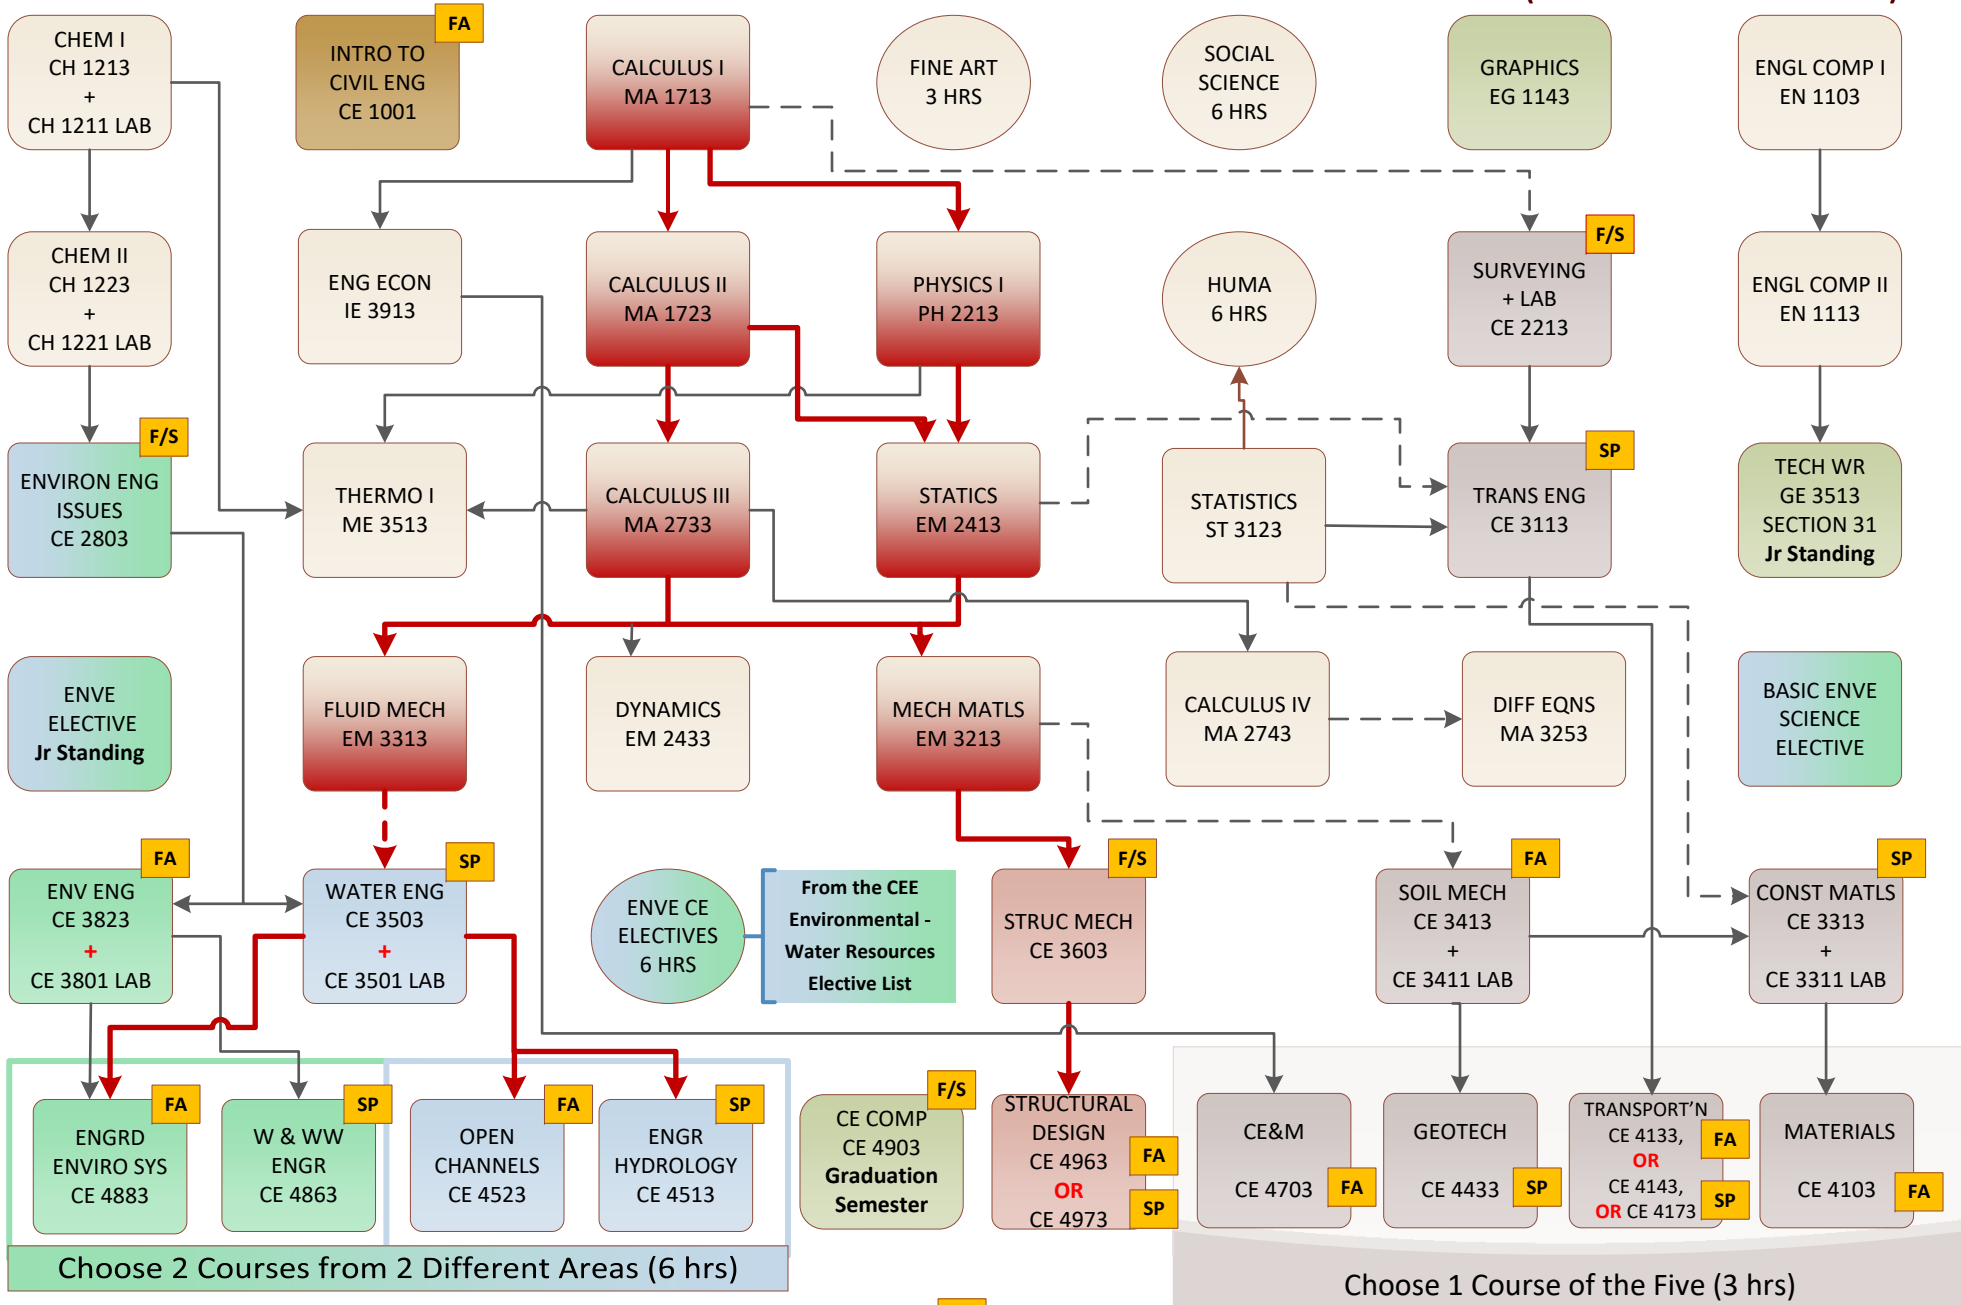

(130 Semester Credit Hours)

Grade of "C" or better is required for all prerequisite classes